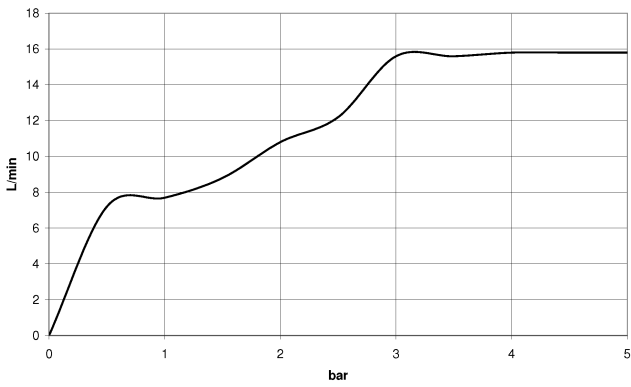

Hand shower - Chrome

IMO

28 017 979

28 017 979

mm [inches]

Flow rate chart

Certificates

DVGW_DW-
6517DN0129.