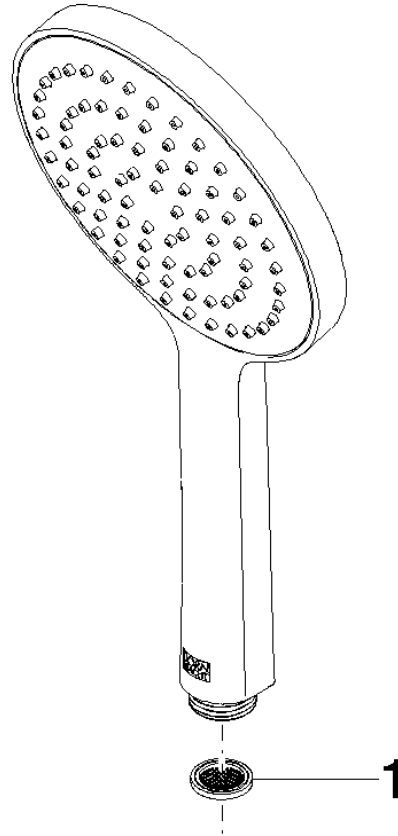

28 017 979

- COMPACT RAIN, max. flow rate 15 l/min (at 3 bar)
- with anti-scale system
- spray head Ø 130 mm
- 1/2" connection

Intrinsic protection against back flow.

Fits: IMO, LULU, MADISON, MEM, TARA, CL.1, LISSÉ, VAIA, META, CYO

	Chrome	28 017 979-00
	Chrome	28 017 979-00 0010
	Brushed Platinum	28 017 979-06 0010
	Brushed Platinum	28 017 979-06
	Platinum	28 017 979-08 0010
	Platinum	28 017 979-08
	Dark Chrome	28 017 979-19
	Dark Chrome	28 017 979-19 0010
	Light Gold	28 017 979-26 0010
	Light Gold	28 017 979-26
	Brushed Light Gold	28 017 979-27 0010
	Brushed Light Gold	28 017 979-27
	Brushed Durabrass (23kt Gold)	28 017 979-28
	Brushed Durabrass (23kt Gold)	28 017 979-28 0010
	Matte Black	28 017 979-33
	Matte Black	28 017 979-33 0010
	Brushed Bronze	28 017 979-42 0010
	Brushed Bronze	28 017 979-42
	Brushed Champagne (22kt Gold)	28 017 979-46 0010
	Brushed Champagne (22kt Gold)	28 017 979-46
	Champagne (22kt Gold)	28 017 979-47
	Champagne (22kt Gold)	28 017 979-47 0010
	Brushed Chrome	28 017 979-93
	Brushed Chrome	28 017 979-93 0010
	Brushed Dark Platinum	28 017 979-99
	Brushed Dark Platinum	28 017 979-99 0010

Hand shower - Chrome

IMO

28 017 979

28 017 979

mm [inches]

Flow rate chart

Certificates

DVGW_DW-
6517DN0129.

LGA_29983.

WRAS_2009011.

28 017 979

Spare parts list

No.	Item Number	Name	Quantity used	Delivery time
1	09 23 01 039 90	sieve	1	2