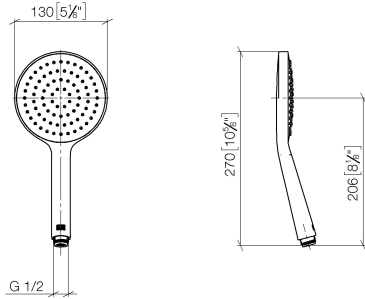

28 017 979

- COMPACT RAIN, max. flow rate 15 l/min (at 3 bar)
- with anti-scale system
- spray head Ø 130 mm
- 1/2" connection

Intrinsic protection against back flow.

Fits: IMO, LULU, MADISON, MEM, TARA, CL.1, LISSÉ, VAIA, META, CYO

	Chrome	28 017 979-00
	Chrome	28 017 979-00 0010
	Brushed Platinum	28 017 979-06 0010
	Brushed Platinum	28 017 979-06
	Platinum	28 017 979-08 0010
	Platinum	28 017 979-08
	Dark Chrome	28 017 979-19
	Dark Chrome	28 017 979-19 0010
	Light Gold	28 017 979-26 0010
	Light Gold	28 017 979-26
	Brushed Light Gold	28 017 979-27 0010
	Brushed Light Gold	28 017 979-27
	Brushed Durabrass (23kt Gold)	28 017 979-28
	Brushed Durabrass (23kt Gold)	28 017 979-28 0010
	Matte Black	28 017 979-33
	Matte Black	28 017 979-33 0010
	Brushed Bronze	28 017 979-42 0010
	Brushed Bronze	28 017 979-42
	Brushed Champagne (22kt Gold)	28 017 979-46 0010
	Brushed Champagne (22kt Gold)	28 017 979-46
	Champagne (22kt Gold)	28 017 979-47
	Champagne (22kt Gold)	28 017 979-47 0010
	Brushed Chrome	28 017 979-93
	Brushed Chrome	28 017 979-93 0010
	Brushed Dark Platinum	28 017 979-99
	Brushed Dark Platinum	28 017 979-99 0010

Hand shower - Chrome

IMO

28 017 979

28 017 979

mm [inches]

Flow rate chart

Certificates

DVGW_DW-
6517DN0129.